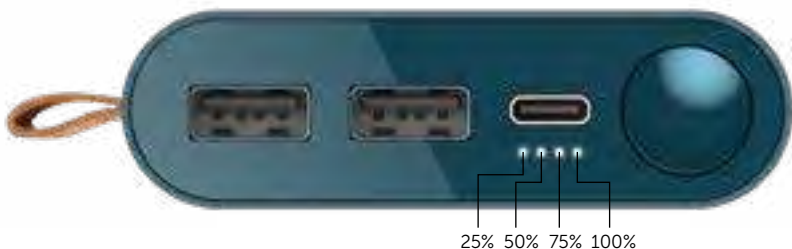

# POWERBANK 18000 mAh

manual

Product code:  
2PB18000 v1 001

Designed by and manufactured on behalf of:  
Sitecom Europe BV NL - 3011 TA, 6

Charging:	LEDs blinking indicating charge
Fully Charged:	All LEDs on
Charging A Device:	LEDs blink for 30sec. indicate charge
Press Button:	LEDs show charge