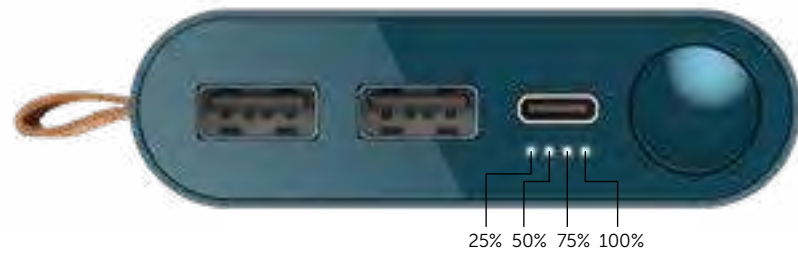

Cargando: los ledes se iluminan indicando que se está cargando
Completamente cargado: Todos los LED encendidos
Cargando un dispositivo: los ledes se iluminan durante 30 segundos, para indicar que se está cargando
Un dispositivo completamente cargado: Todos los LED apagados

DOS SALIDAS?!?:

El puerto USB-C se puede usar como una entrada, para cargar la Powerbank, o como una salida.

Para proteger tu dispositivo, la Powerbank se apagará cuando se sobrecaliente. Se recomienda mantenerla alejada del sol, de radiadores y de otros lugares con altas temperaturas.

¿RECARGAR? A CONTINUACIÓN TE DECIMOS CÓMO:

1. **1. Carga la Powerbank con el cable USB-C**
   Durante la carga, las luces LED se encienden para indicar el estado de carga de la batería.
2. **2. Conecta tu dispositivo**
   Utiliza el adaptador de cable de tu dispositivo para conectarlo a la Powerbank, ya sea usando el puerto USB-A o USB-C.
3. **3. Pulsa el botón en la Powerbank**
   Los ledes del indicador de batería se iluminan durante 30 segundos.

¡Hecho! ¡Tu dispositivo estará listo para volver a darlo todo!

INSTRUCCIONES DE SEGURIDAD IMPORTANTES

Tu seguridad es nuestra máxima prioridad. Estas instrucciones de seguridad han sido diseñadas para que puedas sacar el máximo partido de tus productos Fresh 'n Rebel. Para garantizar un funcionamiento seguro:

- Respetar en todo momento todas las instrucciones y advertencias.
- Leer detenidamente todas las instrucciones del manual de usuario antes de utilizar el producto.
- No abras la batería externa portátil (en su interior no se incluyen piezas que se puedan reparar por separado); si lo haces, se anulará la garantía.
- No utilices la batería externa en un entorno húmedo o en condiciones de humedad.
- No utilices la batería externa en las proximidades de una fuente de calor, un orificio de ventilación importante o bajo la luz solar directa durante largos periodos de tiempo. La Powerbank deberá utilizarse a una temperatura ambiente de entre 5 °C y 45 °C (41 °F y 113 °F).
- No cubras la batería externa con papel ni otro tipo de material. Esto podría influir negativamente en su capacidad de refrigeración.

Garantía y limitaciones

Ofrecemos garantía ante posibles defectos materiales y de fabricación, siempre que se trate de un uso normal, durante un periodo de 2 años a partir de la fecha de compra. Durante este periodo, aquellos productos defectuosos podrán ser reparados o sustituidos en la misma tienda que se compraron. La garantía no cubre daños accidentales, desgaste natural por uso, pérdida incidental u otros usos no descritos en las instrucciones del manual de usuario.

Especificaciones del producto Powerbank 18000mAh