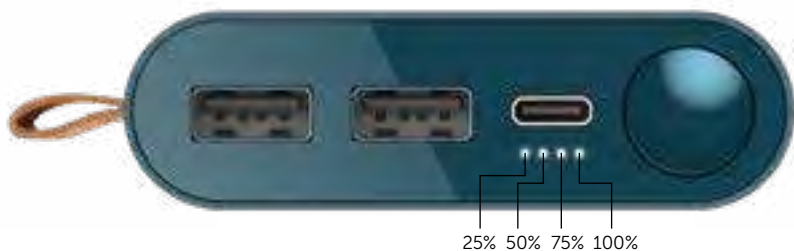

In carica:	i LED lampeggianti indicano la ricarica
Completamente carico:	tutti i LED accesi
Ricarica di un dispositivo:	i LED lampeggiano per 30 secondi, ad indicare la ricarica
Pressione del tasto:	i LED indicano la ricarica

DUE USCITE??:

La porta USB-C può essere usata come ingresso per ricaricare la batteria Powerbank e come uscita.

Per proteggere il dispositivo, la batteria Powerbank si spegne quando si surriscalda. Consigliamo di tenerla al riparo dal sole, lontana da elementi riscaldanti o da altri ambienti caldi.

DEVI CARICARE IL POWERBANK? ECCO COME FARE:

1. **1. Carica la batteria Powerbank con il cavo USB-C**
   Durante la ricarica, i LED lampeggiano per indicare lo stato della carica.
2. **2. Collega il dispositivo**
   Usa il cavo adatto per il tuo dispositivo per collegare il dispositivo alla batteria Powerbank tramite la porta USB-A o USB-C.
3. **3. Premi il pulsante su Powerbank**
   I LED della batteria lampeggiano per 30 secondi.

Ecco fatto. Ora il dispositivo è pronto per l'uso.

ISTRUZIONI IMPORTANTI PER LA SICUREZZA

La sicurezza dell'utente è la nostra massima priorità. Queste indicazioni di sicurezza sono state concepite per sfruttare al meglio i prodotti Fresh 'n Rebel. Per garantire un funzionamento affidabile:

- Attenersi sempre scrupolosamente a tutte le istruzioni e le avvertenze.
- Leggere attentamente le istruzioni riportate nel manuale utente prima di utilizzare il prodotto.
- Non aprire Powerbank: non contiene parti riparabili e la sua apertura invalida la garanzia.
- Non utilizzare Powerbank in condizioni di umidità o in ambienti umidi.
- Non utilizzare Powerbank all'interno o nei pressi di una fonte di calore importante, di una griglia di riscaldamento o esponendolo direttamente al sole a lungo. La batteria Powerbank deve essere utilizzata a una temperatura compresa tra 5°C e 45°C.
- Non coprire Powerbank con carta né con altri materiali, per non compromettere la sua capacità di raffreddamento.

Garanzia e limitazioni

Il prodotto è garantito da difetti di materiale e di manodopera in normali condizioni di utilizzo per un periodo di 2 anni dalla data d'acquisto. Nel corso di tale periodo, i prodotti difettosi possono essere portati in riparazione o in sostituzione nel negozio in cui sono stati acquistati. La garanzia non copre danni accidentali, usura e logoramento, perdita accidentale o danni causati da un utilizzo non conforme alle istruzioni riportate nel manuale utente.

Specifiche del prodotto Powerbank 18000 mAh

- Capacità della batteria: 18000 mAh
- Ingresso: 5V/2,1A (max)
- Uscita: 5V/3,1A (max) condivisi su 2 porte USB-A, 5V/2,1A (max) su 1 porta USB-C
- Peso del prodotto: 354g
- Eccellenti funzionalità di sicurezza: Protezione da sovratensione, protezione da sovracorrente, protezione da surriscaldamento, protezione da sovraccarico, protezione da scarica eccessiva, protezione da cortocircuito