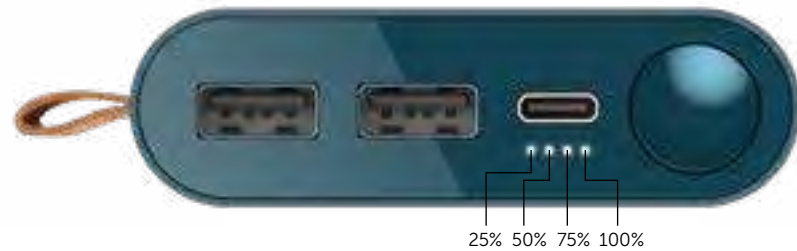

# POWERBANK 18000 mAh

manual

Product code:  
2PB18000 v1 001

Designed by and manufactured on behalf of:  
Sitecom Europe BV NL - 3011 TA, 6

Charging:	LEDs blinking indicating charge
Fully Charged:	All LEDs on
Charging A Device:	LEDs blink for 30sec. indicate charge
Press Button:	LEDs show charge