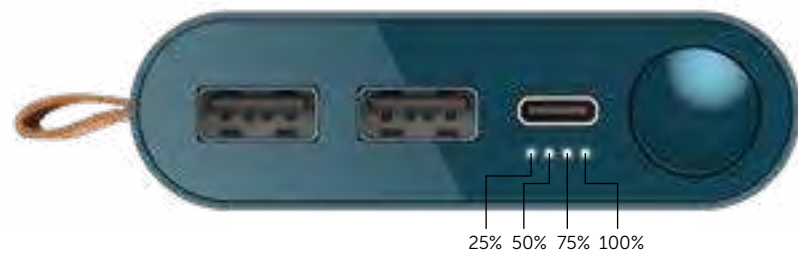

Opladen:	LEDs knipperen
Volledig opgeladen:	Alle LEDs aan
Apparaat opladen:	LEDs knipperen voor 30 sec.
Knop indrukken:	LEDs geven batterij niveau aan

TWEE UITGANGEN?!?:

De USB-C poort kan gebruikt worden om de Powerbank op te laden (input), maar ook om je mobiele apparaten op te laden (output). Om je apparaten te beschermen, zal de Powerbank uitgaan als hij te warm wordt. We raden je aan om hem uit de zon te houden en uit de buurt van verwarming en andere warmtebronnen.

OPLADEN? ZO DOE JE DAT:

1. **Laad de Powerbank op met de USB-C kabel**
   Tijdens het opladen blijven de LED lichtjes knipperen om aan te geven dat de batterij aan het opladen is.
2. **Verbind je apparaat**
   Gebruik een geschikte kabel om je apparaat te verbinden met de Powerbank via de USB-A of USB-C poort.
3. **Druk op de knop van de Powerbank**
   De indicatie LED lichtjes knipperen voor 30 seconden.

Klaar! Je smartphone, tablet of ander mobiel apparaat kan er weer tegenaan!

BELANGRIJKE VEILIGHEIDSINSTRUCTIES

Uw veiligheid heeft onze hoogste prioriteit. Deze veiligheidsrichtlijnen zijn opgesteld om u optimaal te laten profiteren van uw Fresh 'n Rebel-producten. Houd u aan het onderstaande om een betrouwbare werking te waarborgen:

- Volg altijd alle instructies en waarschuwingen op.
- Lees alle instructies in de gebruikershandleiding zorgvuldig door voordat u het product gaat gebruiken.
- Open de Powerbank niet; er bevinden zich geen onderdelen in het apparaat die u kunt repareren, en als u het toch doet, komt de garantie te vervallen.
- Gebruik de Powerbank niet in een natte omgeving of onder natte omstandigheden.
- Gebruik de Powerbank niet gedurende lange tijd in of in de buurt van een grote warmtebron, een warmterooster of direct zonlicht. Gebruik de Powerbank alleen in omgevingen waar het tussen de 5 en 45 oC is.
- Dek de Powerbank niet af met papier of andere materialen. Dat kan het koelvermogen van de Powerbank beïnvloeden.

Garantie en beperkingen

Wij garanderen het product tegen defecten in materiaal en vakmanschap gedurende een periode van 2 jaar vanaf de aankoopdatum. Gedurende die periode mogen defecte producten ter reparatie of vervanging worden aangeboden in de winkel waar het product is gekocht. Ander(e) onopzettelijke schade, slijtage, verlies of gebruik dan beschreven in de gebruikershandleiding valt niet onder de garantie.

Productspecificaties Powerbank 18000 mAh

- Batterijvermogen: 18000 mAh
- Invoer: 5V/2.1A (max)
- Uitvoer: 5V/3.1A (max) gedeeld op 2 USB-A poorten, 5V/2.1A (max) op 1 USB-C poort
- Productgewicht: 354g
- Eersteklas veiligheidsvoorzieningen beschermen tegen: overspanning, overstroom, oververhitting, overbelasting, over-ontlading en kortsluiting.