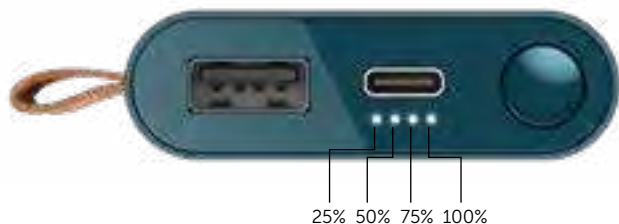

Opladen:	LEDs knipperen
Volledig opgeladen:	Alle LEDs aan
Apparaat opladen:	LEDs knipperen voor 30 sec.
Knop indrukken:	LEDs geven batterij niveau aan

TWEE UITGANGEN?!?:

De USB-C poort kan gebruikt worden om de Powerbank op te laden (input), maar ook om je mobiele apparaten op te laden (output). Om je apparaten te beschermen, zal de Powerbank uitgaan als hij te warm wordt. We raden je aan om hem uit de zon te houden en uit de buurt van verwarming en andere warmtebronnen.

OPLADEN? ZO DOE JE DAT:

1. **1. Laad de Powerbank op met de USB-C kabel**
   Tijdens het opladen blijven de LED lichtjes knipperen om aan te geven dat de batterij aan het opladen is.
2. **2. Verbind je apparaat**
   Gebruik een geschikte kabel om je apparaat te verbinden met de Powerbank via de USB-A of USB-C poort.
3. **3. Druk op de knop van de Powerbank**
   De indicatie LED lichtjes knipperen voor 30 seconden.

Klaar! Je smartphone, tablet of ander mobiel apparaat kan er weer tegenaan!

BELANGRIJKE VEILIGHEIDSINSTRUCTIES

Uw veiligheid heeft onze hoogste prioriteit. Deze veiligheidsrichtlijnen zijn opgesteld om u optimaal te laten profiteren van uw Fresh 'n Rebel-producten. Houd u aan het onderstaande om een betrouwbare werking te waarborgen:

- Volg altijd alle instructies en waarschuwingen op.
- Lees alle instructies in de gebruikershandleiding zorgvuldig door voordat u het product gaat gebruiken.
- Open de Powerbank niet; er bevinden zich geen onderdelen in het apparaat die u kunt repareren, en als u het toch doet, komt de garantie te vervallen.
- Gebruik de Powerbank niet in een natte omgeving of onder natte omstandigheden.
- Gebruik de Powerbank niet gedurende lange tijd in of in de buurt van een grote warmtebron, een warmterooster of direct zonlicht. Gebruik de Powerbank alleen in omgevingen waar het tussen de 5 en 45 oC is.
- Dek de Powerbank niet af met papier of andere materialen. Dat kan het koelvermogen van de Powerbank beïnvloeden.

Garantie en beperkingen

Wij garanderen het product tegen defecten in materiaal en vakmanschap gedurende een periode van 2 jaar vanaf de aankoopdatum. Gedurende die periode mogen defecte producten ter reparatie of vervanging worden aangeboden in de winkel waar het product is gekocht. Ander(e) onopzettelijke schade, slijtage, verlies of gebruik dan beschreven in de gebruikershandleiding valt niet onder de garantie.

Productspecificaties Powerbank 6000 mAh

- Batterijvermogen: 6000 mAh
- Invoer: 5V/2.1A (max)
- Uitvoer: 5V/2.1A (max) op 1 USB-A poort, 5V/2.1A (max) op 1 USB-C poort
- Productgewicht: 130g
- Eersteklas veiligheidsvoorzieningen beschermen tegen: overspanning, overstroom, oververhitting, overbelasting, over-ontlading en kortsluiting.