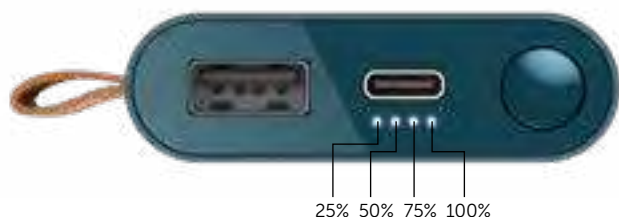

# POWERBANK 6000 mAh

manual

Product code:  
2PB6000 v1 001

Designed by and manufactured on behalf of:  
Sitecom Europe BV NL - 3011 TA, 6

Charging:	LEDs blinking indicating charge
Fully Charged:	All LEDs off
Charging A Device:	LEDs blink for 30sec. indicate charge
Press Button:	LEDs show charge