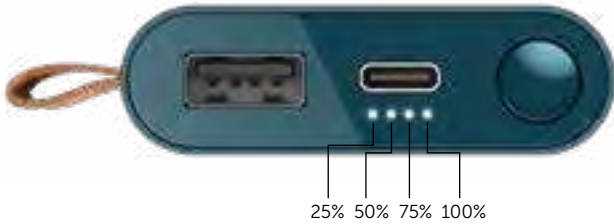

POWERBANK 6000 mAh

In carica:

Completamente carico:

Ricarica di un dispositivo:

Pressione del tasto:

i LED lampeggianti indicano la ricarica

tutti i LED accesi

i LED lampeggiano per 30

secondi, ad indicare la ricarica

i LED indicano la ricarica

DUE USCITE??:

La porta USB-C può essere usata come ingresso per ricaricare la batteria Powerbank e come uscita.

Per proteggere il dispositivo, la batteria Powerbank si spegne quando si surriscalda. Consigliamo di tenerla al riparo dal sole, lontana da elementi riscaldanti o da altri ambienti caldi.

DEVI CARICARE IL POWERBANK? ECCO COME FARE:

1. Carica la batteria Powerbank con il cavo USB-C

Durante la ricarica, i LED lampeggiano per indicare lo stato della carica.

2. Collega il dispositivo

Usa il cavo adatto per il tuo dispositivo per collegare il dispositivo alla batteria Powerbank tramite la porta USB-A o USB-C.

3. Premi il pulsante su Powerbank

I LED della batteria lampeggiano per 30 secondi.

Ecco fatto. Ora il dispositivo è pronto per l'uso.

ISTRUZIONI IMPORTANTI PER LA SICUREZZA

La sicurezza dell'utente è la nostra massima priorità. Queste indicazioni di sicurezza sono state concepite per sfruttare al meglio i prodotti Fresh 'n Rebel. Per garantire un funzionamento affidabile:

- Attenersi sempre scrupolosamente a tutte le istruzioni e le avvertenze.
- Leggere attentamente le istruzioni riportate nel manuale utente prima di utilizzare il prodotto.
- Non aprire Powerbank: non contiene parti riparabili e la sua apertura invalida la garanzia.
- Non utilizzare Powerbank in condizioni di umidità o in ambienti umidi.
- Non utilizzare Powerbank all'interno o nei pressi di una fonte di calore importante, di una griglia di riscaldamento o esponendolo direttamente al sole a lungo. La batteria Powerbank deve essere utilizzata a una temperatura compresa tra 5°C e 45°C.
- Non coprire Powerbank con carta né con altri materiali, per non compromettere la sua capacità di raffreddamento.

Garanzia e limitazioni

Il prodotto è garantito da difetti di materiale e di manodopera in normali condizioni di utilizzo per un periodo di 2 anni dalla data d'acquisto. Nel corso di tale periodo, i prodotti difettosi possono essere portati in riparazione o in sostituzione nel negozio in cui sono stati acquistati. La garanzia non copre danni accidentali, usura e logoramento, perdita accidentale o danni causati da un utilizzo non conforme alle istruzioni riportate nel manuale utente.

Specifiche del prodotto Powerbank 6000 mAh

- Capacità della batteria: 6000 mAh
- Ingresso: 5V/2.1A (max)
- Uscita: 5V/2.1A (max) su 1 porta USB-A, 5V/2.1A (max) su 1 porta USB-C
- Peso del prodotto: 130g
- Eccellenti funzionalità di sicurezza: Protezione da sovratensione, protezione da sovracorrente, protezione da surriscaldamento, protezione da sovraccarico, protezione da scarica eccessiva, protezione da cortocircuito