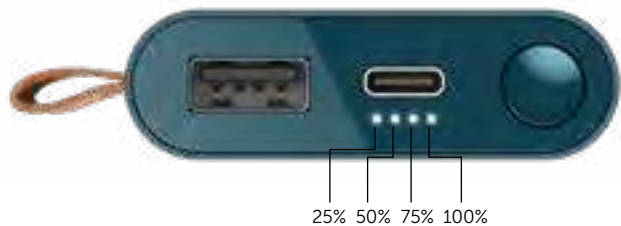

Cargando:	los ledes se iluminan indicando que se está cargando
Completamente cargado:	Todos los LED encendidos
Cargando un dispositivo:	los ledes se iluminan durante 30 segundos, para indicar que se está cargando
Un dispositivo completamente cargado:	Todos los LED apagados

DOS SALIDAS?!?:

El puerto USB-C se puede usar como una entrada, para cargar la Powerbank, o como una salida.

Para proteger tu dispositivo, la Powerbank se apagará cuando se sobrecaliente. Se recomienda mantenerla alejada del sol, de radiadores y de otros lugares con altas temperaturas.

¿RECARGAR? A CONTINUACIÓN TE DECIMOS CÓMO:

1. **Carga la Powerbank con el cable USB-C**
   Durante la carga, las luces LED se encienden para indicar el estado de carga de la batería.
2. **Conecta tu dispositivo**
   Utiliza el adaptador de cable de tu dispositivo para conectarlo a la Powerbank, ya sea usando el puerto USB-A o USB-C.
3. **Pulsa el botón en la Powerbank**
   Los ledes del indicador de batería se iluminan durante 30 segundos.

¡Hecho! ¡Tu dispositivo estará listo para volver a darlo todo!

INSTRUCCIONES DE SEGURIDAD IMPORTANTES

Tu seguridad es nuestra máxima prioridad. Estas instrucciones de seguridad han sido diseñadas para que puedas sacar el máximo partido de tus productos Fresh 'n Rebel. Para garantizar un funcionamiento seguro:

- Respetar en todo momento todas las instrucciones y advertencias.
- Leer detenidamente todas las instrucciones del manual de usuario antes de utilizar el producto.
- No abras la batería externa portátil (en su interior no se incluyen piezas que se puedan reparar por separado); si lo haces, se anulará la garantía.
- No utilices la batería externa en un entorno húmedo o en condiciones de humedad.
- No utilices la batería externa en las proximidades de una fuente de calor, un orificio de ventilación importante o bajo la luz solar directa durante largos periodos de tiempo. La Powerbank deberá utilizarse a una temperatura ambiente de entre 5 °C y 45 °C (41 °F y 113 °F).
- No cubras la batería externa con papel ni otro tipo de material. Esto podría influir negativamente en su capacidad de refrigeración.

Garantía y limitaciones

Ofrecemos garantía ante posibles defectos materiales y de fabricación, siempre que se trate de un uso normal, durante un periodo de 2 años a partir de la fecha de compra. Durante este periodo, aquellos productos defectuosos podrán ser reparados o sustituidos en la misma tienda que se compraron. La garantía no cubre daños accidentales, desgaste natural por uso, pérdida incidental u otros usos no descritos en las instrucciones del manual de usuario.

Especificaciones del producto Powerbank 3000mAh