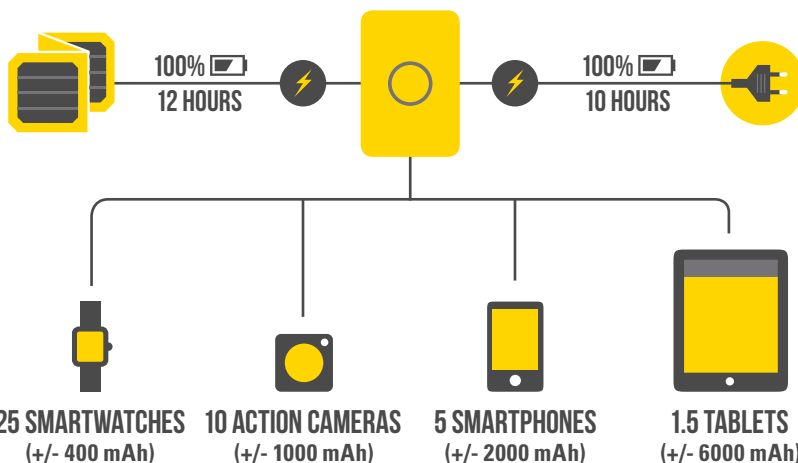

CHARACTERISTICS & SPECIAL FEATURES

Fully charged in 10 hours from the grid or 6-12 hours in the sun*

* Based on optimal sun conditions. Charge speed may vary.

CAUTION

DO NOT SUBMERGE

NO FIRE

DON'T DROP

MAXIMUM AMBIENT TEMPERATURE: 80°C / 175 F

FOLLOW US

SUPPORT & CONTACT

For any questions, returns and/or support check out our FAQ page waka-waka.com/faq/ or send us an email support@waka-waka.com

Having problems with your WakaWaka Light? Read the tips & tricks waka-waka.com/tricks/www

WARRANTY

1. Limited warranty:

WakaWaka warrants to the original purchaser that this WakaWaka product will be free from defects in workmanship and material under normal consumer use during the applicable warranty period identified in Paragraph 2, below, subject to the exclusions set forth in Paragraph 4, below. This warranty statement sets forth WakaWaka's total and exclusive warranty obligation. We will not assume, nor authorize any person to assume for us, any other liability in connection with the sales of our products.

2. Warranty period:

The warranty period for the WakaWaka product is 2 years. The warranty period starts on the purchase date by the original purchaser. The sales receipt from

this purchase, or other reasonable documentary proof, is required in order to establish the start date of the warranty period.

3. Remedy:

WakaWaka will repair or replace (at WakaWaka's option and expense) any WakaWaka product that fails to operate during the applicable warranty period due to a defect in workmanship or material.

4. Exclusions:

WakaWaka's warranty does not apply to any product that is misused, abused, modified, damaged by accident, or used for anything other than normal consumer use as authorized in WakaWaka's then-current product literature.