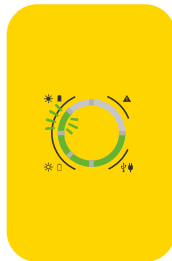

## CONNECTORS

Micro USB port for on-grid charging

- WakaWaka Solar Panel charging **only!**
- Universal charging port
- Optimized port for Apple products
- Dedicated port for WakaWaka Pocket Light

Connecting other devices can damage your WakaWaka Power 10!

## CHARGING EXTERNAL DEVICE

- ERROR LED on:** The WakaWaka Power 10 is too warm or the battery is over discharged.
- The battery of the WakaWaka Power 10 has a capacity of 10,000 mAh. External devices with a larger battery capacity cannot be fully charged.
- Use a WakaWaka micro-USB or a WakaWaka Lightning charging cable to charge your device.

## MICRO USB CHARGING LED INDICATORS & BATTERY STATUS

0-25% full

25-50% full

50-75% full

75-100% full

100% full

Blinking: temperature out of range for solar charging (0-50 degrees C°)

Use a micro-USB charging cable to charge the WakaWaka Power 10 via the grid. For best results use a WakaWaka micro-USB cable and the 2.1A USB-port at a WakaWaka World Charger. If your WakaWaka has been stored for a longer time