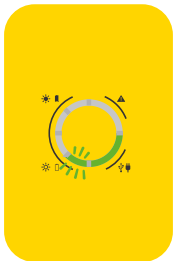

## CONNECTORS

Micro USB port for on-grid charging

- WakaWaka Solar Panel charging **only!**
- Universal charging port
- Optimized port for Apple products
- Dedicated port for WakaWaka Pocket Light

Connecting other devices can damage your WakaWaka Power 10!

## CHARGING EXTERNAL DEVICE

- ERROR LED on:** The WakaWaka Power 10 is too warm or the battery is over discharged.
- The battery of the WakaWaka Power 10 has a capacity of 10,000 mAh. External devices with a larger battery capacity cannot be fully charged.
- Use a WakaWaka micro-USB or a WakaWaka Lightning charging cable to charge your device.

## MICRO USB CHARGING LED INDICATORS & BATTERY STATUS

0-25% full

25-50% full

50-75% full

75-100% full

100% full

Blinking: temperature out of range for solar charging (0-50 degrees C°)

Use a micro-USB charging cable to charge the WakaWaka Power 10 via the grid. For best results use a WakaWaka micro-USB cable and the 2.1A USB-port at a WakaWaka World Charger. If your WakaWaka has been stored for a longer time