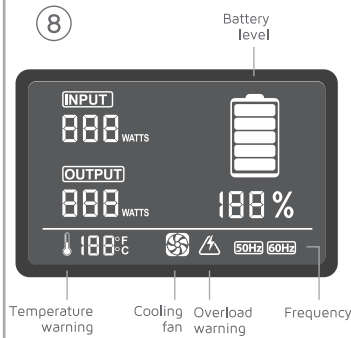

CHARGING FROM A SOLAR PANEL:

Connect your Solar Panel directly to the 6.5mm DC input port.
If your solar panel has an MC4 connector, please use the adapter cable that is included.

5

6

IMPORTANT NOTE:
When using a Solar Panel to recharge the Power Station, make sure the power does not exceed 26V. If more power is used it can cause serious damage to the unit.

7

RECHARGING THE POWER STATION
The Power Station is fully charged when the LCD display shows 100%.

8

Temperature warning Cooling fan Overload warning Frequency warning

9

2X

8X

1.5X