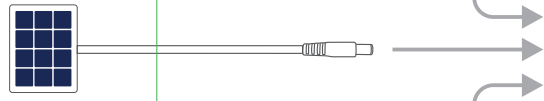

CHARGING FROM A SOLAR PANEL:

Connect your Solar Panel directly to the 6.5mm DC input port.
If your solar panel has an MC4 connector, please use the adapter cable that is included.

5

6