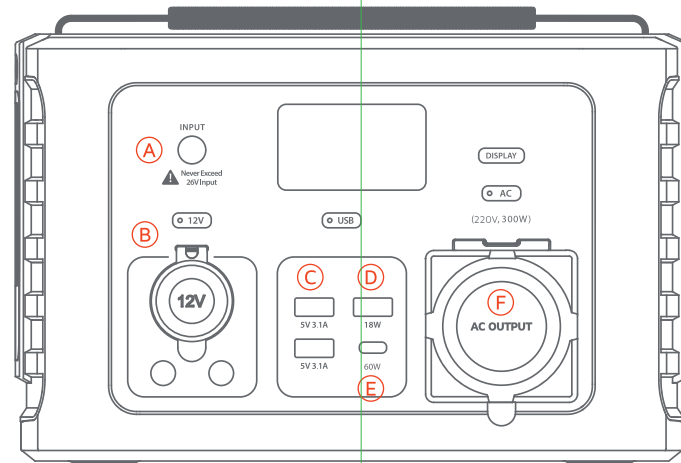

3,3kg

DC 6.5mm input port	72W (26V max)
USB-C PD input	60W
Output AC	300W (230V / 50Hz)
Output 2x DC 5.5mm port	60W (12V/5A)
Output Car charger	120W (12V/10A)
Output USB	1x USB-C PD 60W (5V/3A, 9V2.22A, 12V/1.5A) 1x USB-A QC 3.0 18W (5V.3A, 9V/2A, 12V/1.5A) 2x USB-A (5V/3.1A)
Max output:	300W
+	Power cord, MC4 to DC 6.5mm converter cable, manual