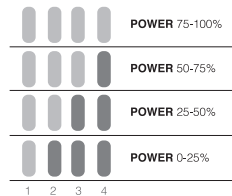

7

POWER
BUTTON

FLASHLIGHT ON/OFF:
Long click (5 seconds) on button

INDICATOR LEFT:
TURNS RED WHEN
CHARGING WITH SOLAR

LIGHT ON LIGHT OFF

20.000mAh
15.000mAh
10.000mAh
5000mAh
2500mAh

FUEL SERIES - Next gen power