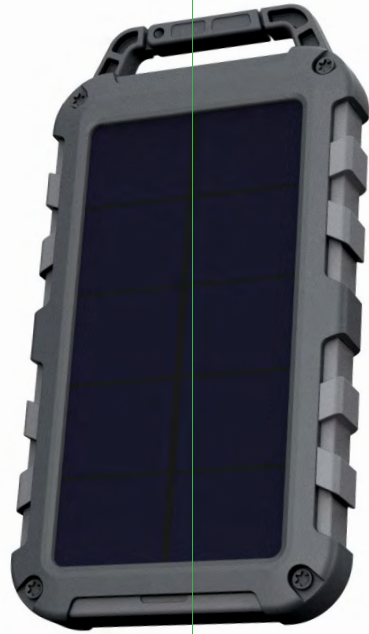

#MOREENERGY

FUEL SERIES - Next gen power

1

- 10.000mAh Li-Polymer
- 126x71x15mm
- 289g
- Output:** 1x USB-C Power Delivery 20W (5V/3A, 9V/2.2A, 12V/1.5A)
2x USB QC 3.0 (5V/3A, 9V/2A, 12V/1.5A)
- Input:** USB-C Power Delivery 18W (5V/3A, 9V/2A, 12V/1.5A)
- Total output:** 20W
- USB to USB-C cable and manual

SUNPOWER®
SOLAR PANEL

CARABINER
HOOK

2X USB + 1XUSB-C
OUTPUTS

POWERFUL
FLASHLIGHT

IMPACT RESISTANT
BUMPERS

POWER
BUTTON

2

3

7

POWER
BUTTON

FLASHLIGHT ON/OFF:
Long click (5 seconds) on button

INDICATOR LEFT:
TURNS RED WHEN
CHARGING WITH SOLAR

LIGHT ON LIGHT OFF

20.000mAh
15.000mAh
10.000mAh
5000mAh
2500mAh

FUEL SERIES - Next gen power