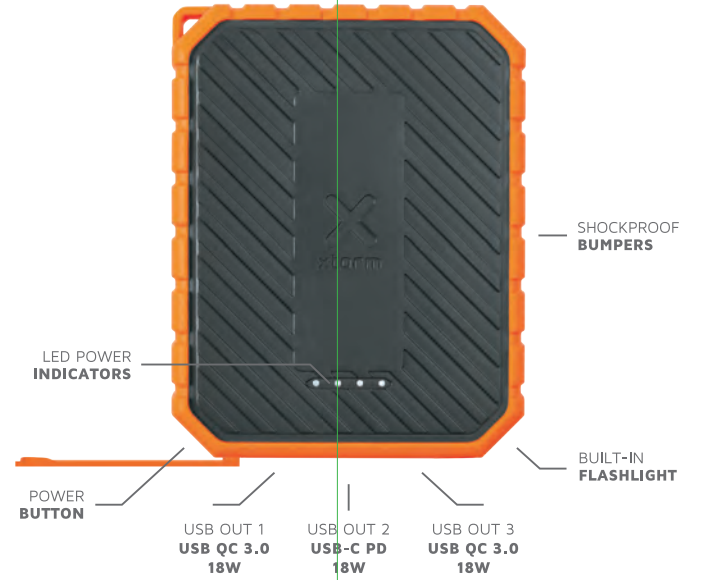

XTREME SERIES - Power your adventures

①

- 10.000mAh Li-Polymer / 38,5Wh
- 114x89x25mm
- 540g
- Output:** 1x USB-C PD 18W
2x USB Quick Charge 3.0 18W
- Input:** USB-C PD 18W
- Total output:** 18W single output / 15,5W shared
- Water-resistant (IP65), Built-in flashlight (100 Lumen), USB to USB-C cable, manual