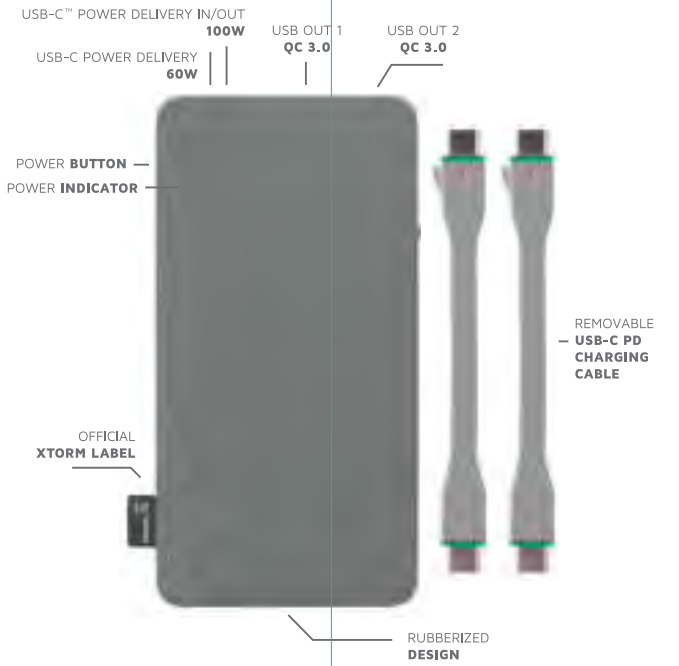

#MOREENERGY

XB3 SERIES - Charge faster. Go further.

①

- 27.200mAh Li-ion / 98.9Wh
- 179x92x23mm
- 520g
- Output:** 1x USB-C PD 100W
1x USB-C PD 60W
2x USB Quick Charge 3.0
- Input:** USB-C PD 100W
- Total output:** 130W
- 2x Built-in removable USB-C PD cable, USB to USB-C cable, manual

②

③

④

⑤

⑥

POWER INDICATION:
 Press the power button 1x to see power status

● LIGHT ON ● LIGHT OFF

⑦