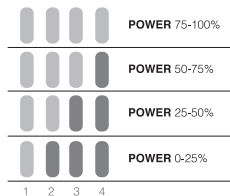

XR103

#MOREENERGY

XTREME SERIES - Power your adventures

①

- 5000mAh Li-Polymer
- 139x79x14mm
- 167g
- Output:** 1x USB-C 5V/2,1A  
1x USB-A 5V/2,1A
- Input:** USB-C Power Delivery 18W (5V/3A, 9V/2A, 12V/1.5A)
- Total output:** 20W
- USB to USB-C cable, carabiner and manual

②

③

④

⑤

⑥

When charging for the first time we recommend that you charge the Solar Charger by USB with the included cable.

Also, when the internal battery of the Solar Charger is completely empty, you may have to charge it by USB power for a few minutes. Sometimes the charger needs a small energy boost before being able to generate solar power into energy.

⑦

**CHARGING INDICATION:**  
Press button 1x

**FLASHLIGHT ON/OFF:**  
Press button 2x

LIGHT ON  LIGHT OFF

20.000mAh

15.000mAh

10.000mAh

5000mAh