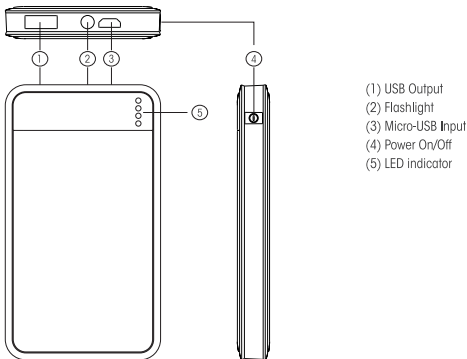

Thank you for purchasing the XLayer Powerbank Colour Line 4.000 mAh. This powerbank can be widely used for all kinds of electronic devices such as iPhone, iPad or other smartphones.

Contents

1 Powerbank, 1 USB to Micro-USB cable, 1 User Guide