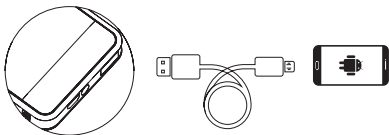

Product Specification

Battery type:	Lithium Polymer
Capacity:	14.8 Wh (3.7V/4.000 mAh)
Micro-USB Input:	5V/1.0A
USB Output:	5V/1.0A
Size:	106 x 59 x 12,3 mm
Weight:	106 g

Compatibility

The powerbank is compatible with all Smartphones, Tablets and other USB powered devices with 5V charging input. To charge your devices with the powerbank, plug this charging cable into the USB output. The supplied cable is able to charge all mobile devices which have a Micro-USB input. For other devices, please use the cable supplied by manufacturer. Pull the cable from the mobile device after finishing charging. The powerbank would automatically shut off after a few seconds.