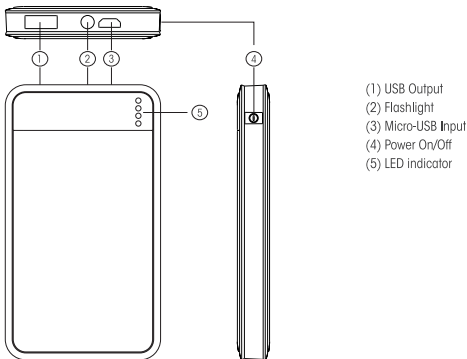

Contents

1 Powerbank, 1 USB to Micro-USB cable, 1 User Guide

LED Indicator

Press the Power On/Off Button to check the remaining capacity. It is recommended to recharge the powerbank when less than 10% power is remaining.